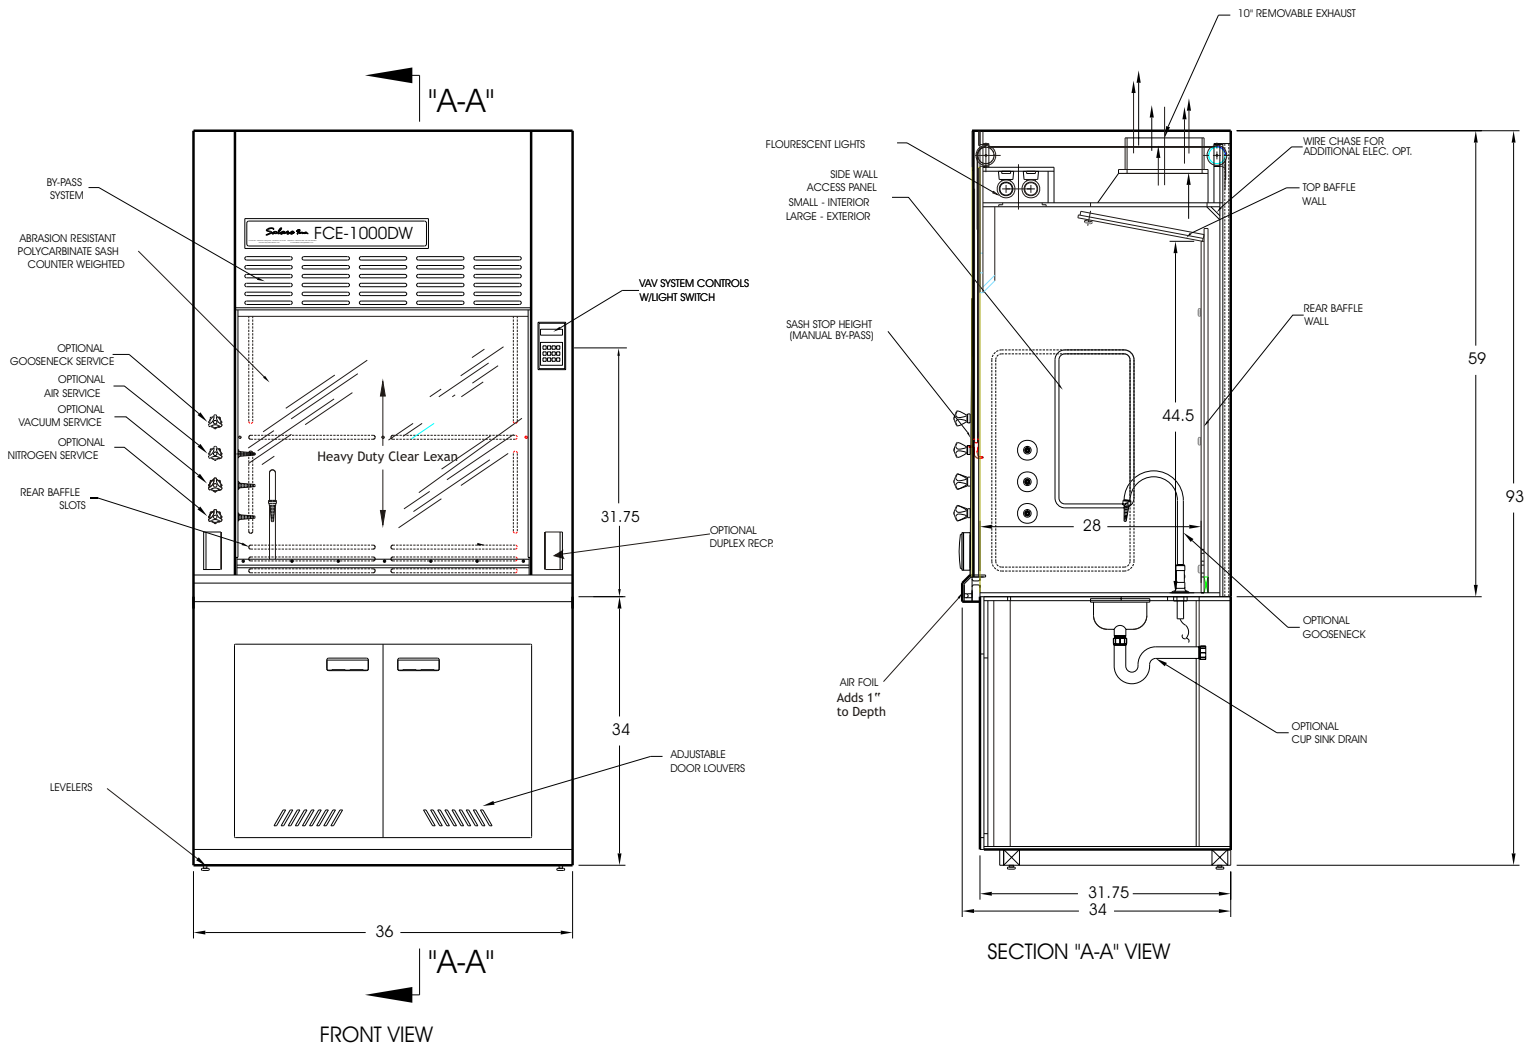

tel: 252-431-1208
tel: 800-293-1004
fax: 252-430-0025
web site: www.salareinc.com
E-mail: sales@salareinc.com

FCE DW Series

MODEL NUMBER

MODEL NUMBER	Width	Depth	Height	Internal Width	Internal Depth	Internal Height	Exhaust Connection
FCE-1000 DW	36"	33" 838.2mm	93" 2362.2mm	25.5" 647.7mm	28" 711.2mm	44.5" 1130.3mm	1 x 10" 250mm
FCE-1200 DW	48"	↓	↓	37.5" 952.5mm	↓	↓	1 x 10" 250mm
FCE-1500 DW	59"	↓	↓	48.5" 1231.9mm	↓	↓	1 x 10" 250mm
FCE-1800 DW	72"	↓	↓	61.5" 1562.1mm	↓	↓	2 x 10" 250mm